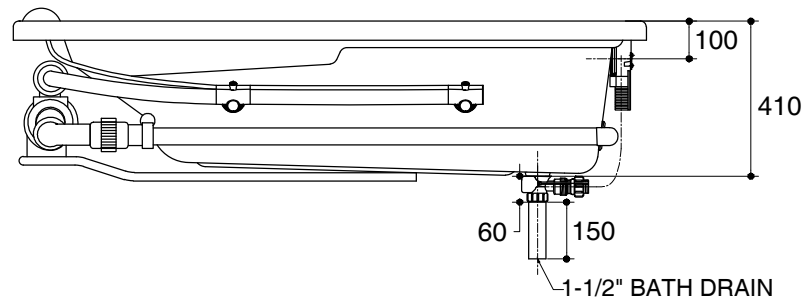

Dimensions are approximate.

Unit: mm

Customer Interface Access Panel
W500xH450

Pump(Blower Motor)
Control Access
W500xH450

SKU	K-18761X-WK
Name	SORRENTO
Description	WHIRLPOOL BATH

KARAT

*The recommended dimension for installation can be adjusted according to user preferences and layout.