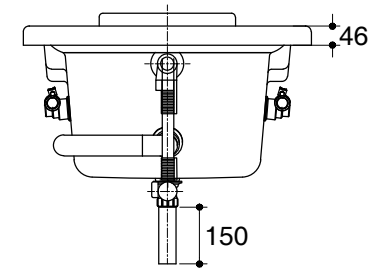

Dimensions are approximate.

Unit: mm

Customer Interface Access Panel
W500xH450

Pump(Blower Motor)
Control Access
W500xH450

SKU	K-18761X-WK
Name	SORRENTO
Description	WHIRLPOOL BATH

KARAT

*The recommended dimension for installation can be adjusted according to user preferences and layout.