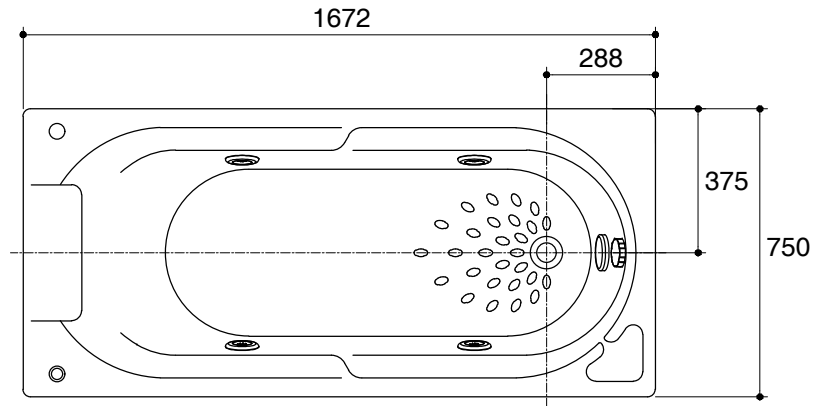

Dimensions are approximate.

Unit: mm

Customer Interface Access Panel
W500xH450

Pump(Blower Motor)
Control Access
W500xH450

SKU	K-18761X-WK
Name	SORRENTO
Description	WHIRLPOOL BATH

KARAT

*The recommended dimension for installation can be adjusted according to user preferences and layout.